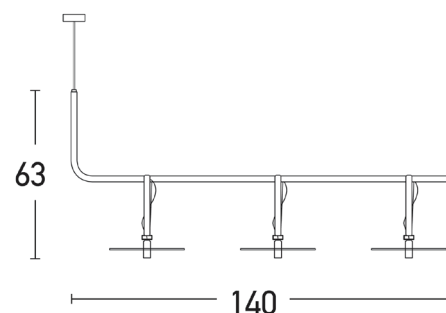

Interior Lighting

18138-B Pendant light

Bulb:	3x5W LED, 3000K, 120Lumen/W
Transformer:	Yes
Voltage:	220-240V
Operating Frequency:	50/60HZ
IP:	IP20
Class:	I
Color:	Sandy Black
Material:	Steel-Aluminium-Leather
Available Cable:	80 cm
Length:	140 cm
Height:	63 cm
Diameter:	26 cm / Base: 10 x 4 cm
Net Weight:	4,3 kg