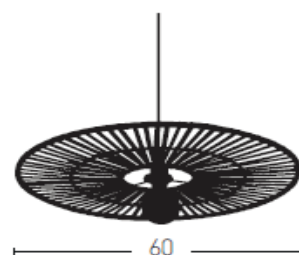

### 19104 Pendant light

Bulb:	1 xE27 MAX40W
Voltage:	220-240V
Operating Frequency:	50/60HZ
IP:	IP20
Class:	I
Color:	Black - Natural Bamboo
Material:	Bamboo - Metal
Height:	1.5 cm
Diameter:	60 cm
Available Cable:	150cm
Net Weight:	2.65 kg