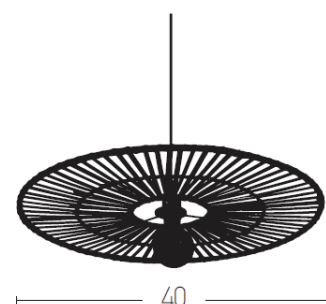

Indoor Lighting

19105 Pendant light

Bulb:	1 xE27 MAX40W
Voltage:	220-240V
Operating Frequency:	50/60HZ
IP:	IP20
Class:	I
Color:	Black - Natural Bamboo
Material:	Bamboo - Metal
Height:	1.5 cm
Diameter:	40 cm
Available Cable:	150cm
Net Weight:	1.7 kg

Description

Pendant light made by Bamboo & Metal in natural Bamboo & black color.

E27
LAMP

5213007835864

PRODUCT DATA SHEET