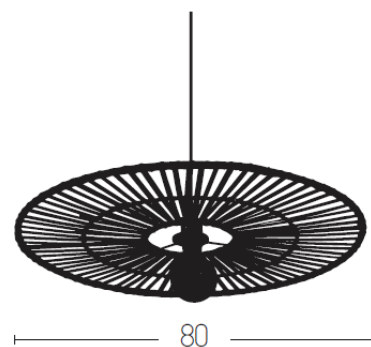

## Indoor Lighting

### 19106 Pendant light

Bulb:	1 xE27 MAX40W
Voltage:	220-240V
Operating Frequency:	50/60HZ
IP:	IP20
Class:	I
Color:	White- Natural Bamboo
Material:	Bamboo - Metal
Height:	1.5 cm
Diameter:	80 cm
Available Cable:	150cm
Net Weight:	3.8 kg

## Description

Pendant light made by Bamboo & Metal in natural Bamboo & white color.

**E27**  
LAMP

5213007835871

PRODUCT DATA SHEET