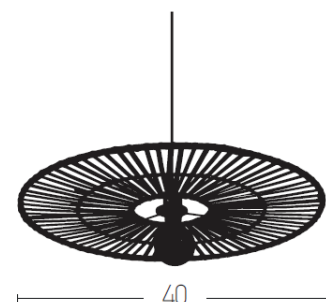

Indoor Lighting

19107 Pendant light

Bulb:	1 xE27 MAX40W
Voltage:	220-240V
Operating Frequency:	50/60HZ
IP:	IP20
Class:	I
Color:	White- Natural Bamboo
Material:	Bamboo - Metal
Height:	1.5 cm
Diameter:	40 cm
Available Cable:	150cm
Net Weight:	1.7 kg

Description

Pendant light made by Bamboo & Metal in natural Bamboo & white color.

E27
LAMP

5213007835888

PRODUCT DATA SHEET