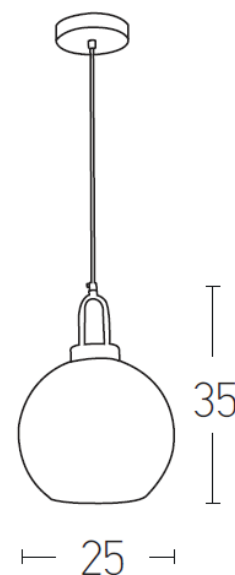

Interior Lighting

19177

Pendant light

Bulb:	1xE27 MAX 40W
Voltage:	220-240V
Operating Frequency:	50/60HZ
IP:	IP20
Class:	I
Color:	Grey-Antique Brass
Material:	Glass-Metal
Available Cable:	150 cm
Height:	35 cm
Diameter:	25 cm
Net Weight:	2,5 Kg

Description

Modern design pendant light from glass & metal in grey-antique-brass color.

E27
LAMP

5213007837004

PRODUCT DATA SHEET