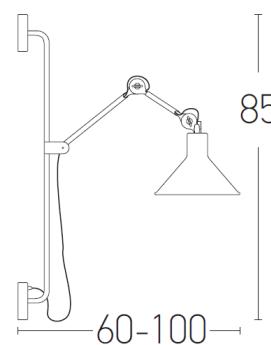

Interior Lighting

19218 | Wall Light

Bulb:	1x E27 MAX 40W
Voltage:	220-240V
Operating Frequency:	50/60HZ
IP:	IP20
Class:	I
Color:	Black Matt- White
Material:	Metal- Aluminum
Base Diameter:	8 cm
Length:	60-100 cm
Height:	85 cm
Diameter:	20 cm
Net Weight:	3.5 kg

Description

Wall light made by metal-Aluminium in Black Matt- White finish.

E27
LAMP

5213007834362

PRODUCT DATA SHEET