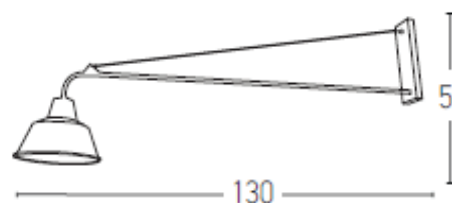

Interior Lighting

19231 | Wall Light

Bulb:	1x E27 MAX 40W
Voltage:	220-240V
Operating Frequency:	50/60HZ
IP:	IP20
Class:	I
Color:	Black Matt
Material:	Metal
Diameter:	25cm
Height	55 cm
Length:	130 cm
Base:	30 cm x 8 cm
Net Weight:	4 kg

Description

Wall light made by metal in Black Matt finish.

E27
LAMP

5213007838063

PRODUCT DATA SHEET