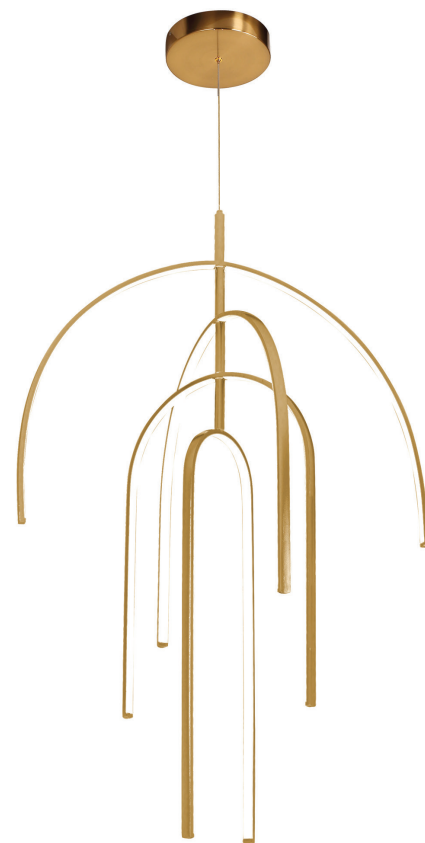

Interior Lighting

1933 Pendant light

Bulb:	96W LED, 3000K, 80Lumen/W Dimmable / Phase-cut
Transformer:	Yes
Voltage:	220-240V
Operating Frequency:	50/60HZ
IP:	IP20
Class:	II
Color:	Gold Matt
Material:	Aluminium-Acrylic
Available Cable:	200 cm
Height:	122 cm
Width:	60 cm
Length:	80 cm
Diameter:	Base: 20 x 4 cm
Net Weight:	5,3 Kg

Description

Modern pendant light from aluminium-acrylic in gold matt color.

LED
LIGHTING

5213007835260

CE

PRODUCT DATA SHEET