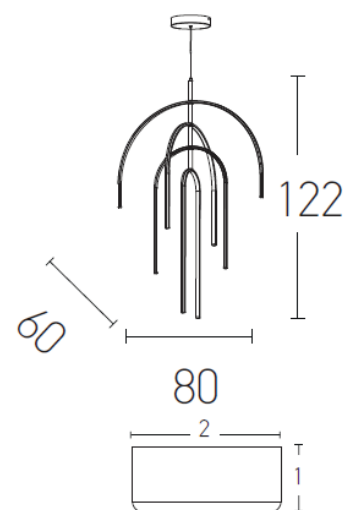

Interior Lighting

1933 Pendant light

Bulb:	96W LED, 3000K, 80Lumen/W Dimmable / Phase-cut
Transformer:	Yes
Voltage:	220-240V
Operating Frequency:	50/60HZ
IP:	IP20
Class:	II
Color:	Gold Matt
Material:	Aluminium-Acrylic
Available Cable:	200 cm
Height:	122 cm
Width:	60 cm
Length:	80 cm
Diameter:	Base: 20 x 4 cm
Net Weight:	5,3 Kg

Description

Modern pendant light from aluminium-acrylic in gold matt color.

LED
LIGHTING

5213007835260

CE

PRODUCT DATA SHEET