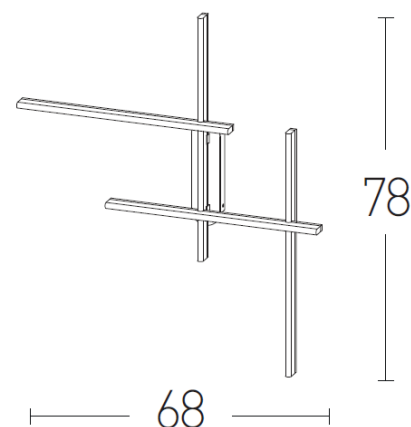

# Wall lamp

Bulb:	36W LED, 3000K, 100 Lumen/W
Transformer:	Yes
Voltage:	220-240V
Operating Frequency:	50/60HZ
IP:	IP20
Class:	II
Color:	Black Matt
Material:	Metal-Aluminium-Acrylic
Height:	78 cm
Width:	68 cm
Length:	10 cm
Diameter:	Base: 18,5 x 5,5 cm
Net Weight:	3,6 Kg

## Description

Modern wall lamp from metal-aluminium-acrylic in black matt color.

**LED**  
LIGHTING

5213007835390

**CE**

PRODUCT DATA SHEET