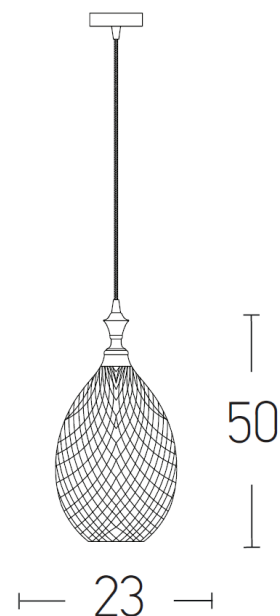

## Interior Lighting

### 1986 Pendant light

Bulb:	1xE27 MAX 40W
Voltage:	220-240V
Operating Frequency:	50/60HZ
IP:	IP20
Class:	I
Color:	Metal-Glass
Material:	Smoked Grey-Chrome
Available Cable:	200 cm
Height:	50 cm
Diameter:	23 cm
Net Weight:	2,9 Kg

## Description

Pendant light from metal & glass in smoked grey-chrome color.

**E27**  
LAMP

5213007835703

PRODUCT DATA SHEET