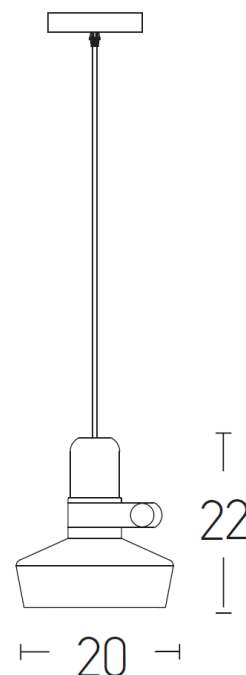

## Interior Lighting

1990

# Pendant light

Bulb:	1x E27 MAX 40W
Voltage:	220-240V
Operating Frequency:	50/60HZ
IP:	IP20
Class:	I
Color:	Black Matt
Material:	Metal-Leather-Wood
Available Cable:	200 cm
Height:	22 cm
Diameter:	20 cm / Base: 10 cm
Net Weight:	0,95 Kg

## Description

Modern design pendant light from metal-leather & wood in black matt color.

**E27**  
LAMP

5213007835741

PRODUCT DATA SHEET