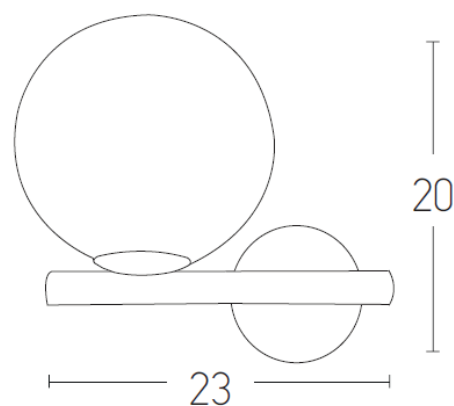

## Wall light

Bulb:	1xE14 LED MAX 15W
Voltage:	220-240V
Operating Frequency:	50/60HZ
IP:	IP20
Class:	I
Color:	Gold Matt
Material:	Metal-Opal Glass
Height:	20 cm
Length:	23 cm
Width:	11 cm
Net Weight:	1,2 Kg

## Description

Modern wall light from metal & opal glass in gold matt color.

**E14**  
LAMP

5213007835789

PRODUCT DATA SHEET