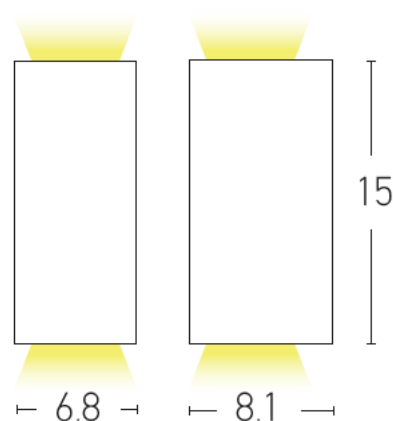

Outdoor Lighting

E122 Wall lamp

Bulb:	1xGU10 MAX 35W
Voltage:	220-240V
Operating Frequency:	50-60Hz
IP:	IP54
Class:	I
Material:	Aluminium-Glass Diffuser
Color:	Graphite
Length:	6.8cm
Height:	15cm
Width:	8.1cm
Net Weight:	0.5Kg

Description

Wall lamp made by Aluminium-Glass Diffuser in Graphite color.

GU10
LAMP

IP 54

5213006842580

CE

PRODUCT DATA SHEET