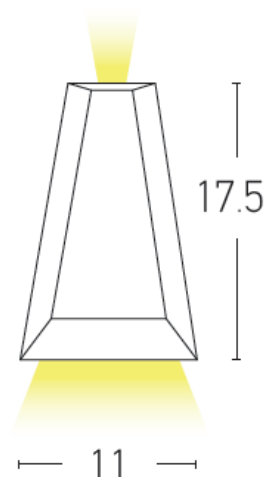

Outdoor Lighting

E135 Wall lamp

Build in Led:	2x3W LED, 3000K, 80Lumen/W
Voltage:	220-240V
Operating Frequency:	50-60Hz
IP:	IP54
Class:	I
Material:	Aluminium-Glass Diffuser
Color:	Graphite
Length:	11cm
Height:	17.5cm
Width:	6.5cm
Net Weight:	0.5Kg

Description

Wall lamp made by Aluminium-Glass Diffuser in Graphite color.

LED
LIGHTING

IP 54

5213006842719

CE

PRODUCT DATA SHEET