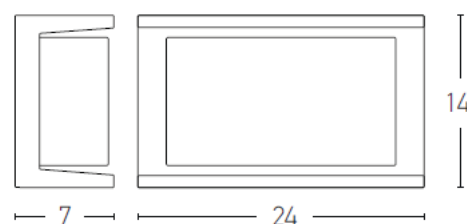

Outdoor Lighting

E149 Wall lamp

Bulb:	1xE27 MAX 18W
Voltage:	220-240V
Operating Frequency:	50-60Hz
IP:	IP44
Class:	I
Material:	Aluminium-PC Diffuser
Color:	Graphite
Length:	24cm
Height:	14cm
Width:	7cm
Net Weight:	1kg

Description

Wall lamp made by Aluminium-PC Diffuser in Graphite color.

E27
LAMP

IP 44

5213006846281

CE

PRODUCT DATA SHEET