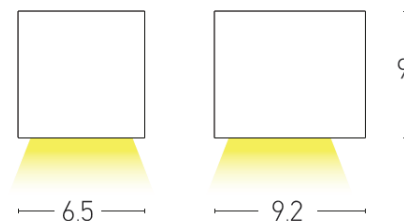

### E150 Wall lamp

Bulb:	1xGU10, MAX 15W
Voltage:	220-240V
Operating Frequency:	50-60Hz
IP:	IP44
Class:	I
Material:	Aluminium-Glass Diffuser
Color:	Sandy White
Length:	6.5cm
Height:	9cm
Width:	9.2cm
Net Weight:	0.35Kg

## Description

Wall lamp made by Aluminium-Glass Diffuser in Sandy White color.

**GU10**  
LAMP

**IP 44**

5213006846298

**CE**

PRODUCT DATA SHEET