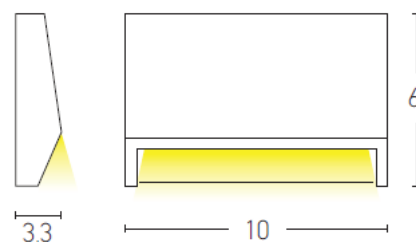

Outdoor Lighting

E182 Wall lamp

Build in Led:	1.5W LED, 3000K, 80Lumen/W
Voltage:	220-240V
Operating Frequency:	50-60Hz
IP:	IP54
Class:	I
Material:	ABS-PC Diffuser
Color:	White
Length:	10cm
Height:	6cm
Width:	3.3cm
Net Weight:	0.11Kg

Description

Wall lamp made by ABS-PC Diffuser in White color.

5213007831095

PRODUCT DATA SHEET