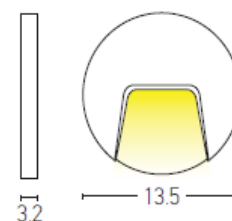

### E184 Wall lamp

Build in Led:	3W LED, 3000K, 100Lumen/W
Voltage:	220-240V
Operating Frequency:	50-60Hz
IP:	IP54
Class:	I
Material:	ABS-PC Diffuser
Color:	White
Diameter:	13.5cm
Width:	3.2cm
Net Weight:	0.22Kg

## Description

Wall lamp made by ABS-PC Diffuser in White color.

5213007831118

PRODUCT DATA SHEET