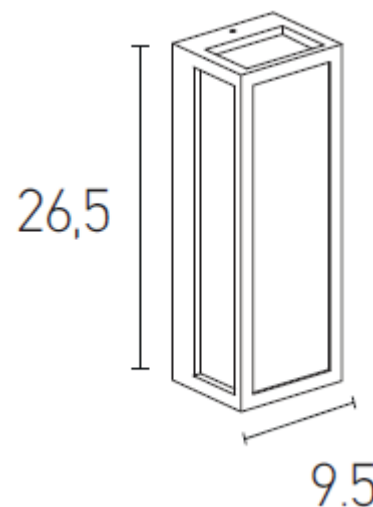

Outdoor Lighting

E201 Wall lamp

Bulb:	1xE27 Led MAX 15W
Voltage:	220-240V
Operating Frequency:	50-60Hz
IP:	IP65
Class:	I
Material:	Aluminium-Clear Diffuser
Color:	Graphite
Length:	9.5cm
Height:	26.5cm
Width:	9cm
Net Weight:	1.04Kg

Description

Wall lamp made by Aluminium-Clear Diffuser in Graphite color.

E27
LAMP

IP 65

5213007836113

CE

PRODUCT DATA SHEET