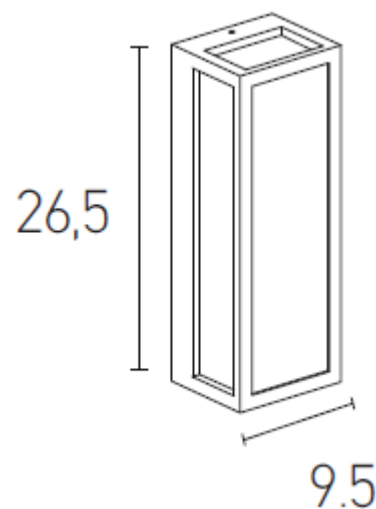

Outdoor Lighting

E202 Wall lamp

Bulb:	1xE27 Led MAX 15W
Voltage:	220-240V
Operating Frequency:	50-60Hz
IP:	IP65
Class:	I
Material:	Aluminium-PC Diffuser
Color:	Graphite
Length:	9.5cm
Height:	26.5cm
Width:	9cm
Net Weight:	1.04Kg

Description

Wall lamp made by Aluminium-Glass Diffuser in Graphite color.

E27
LAMP

IP 65

5213007836120

CE

PRODUCT DATA SHEET