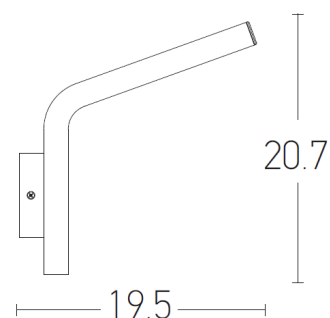

Outdoor Lighting

E205 Wall light

| | |
|----------------------|---------------------------|
| Build in Led: | 10W LED, 3000K, 80Lumen/W |
| Voltage: | 220-240V |
| Operating Frequency: | 50-60Hz |
| IP: | IP54 |
| Class: | I |
| Material: | Aluminium-PC Diffuser |
| Color: | Graphite |
| Width: | 6cm |
| Height: | 20.7cm |
| Length: | 19.5cm |
| Net Weight: | 0.37Kg |

Description

Wall light made by Aluminum in Graphite color.

5213007836151

PRODUCT DATA SHEET