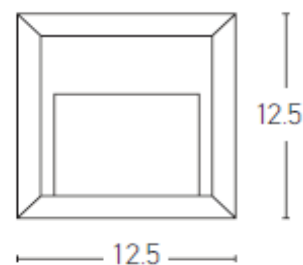

Outdoor Lighting

E230 Wall Light

Build in Led:	1.5W LED, 3000K, 80Lumen/W
Voltage:	220-240V
Operating Frequency:	50/60HZ
IP:	IP65
Class:	I
Color:	Graphite
Material:	ABS-PC Diffuser
Height:	12.5 cm
Length:	12.5 cm
Width:	2.5 cm
Net Weight:	1 kg

Description

Wall light made by Abs & Pc diffuser & Glass in Graphite color.

5213007834393

PRODUCT DATA SHEET