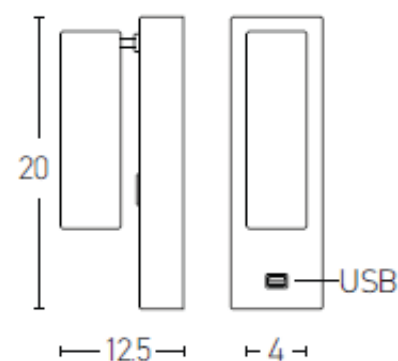

Hotel Lighting

H-35 | Wall lamp

Build in led:	3W LED, 3000K, 80Lumen/W
Voltage:	220-240V
Operating Frequency:	50/60HZ
IP:	IP20
Class:	I
Color:	Black Matt
Material:	Metal-Aluminium
Height:	20cm
Width:	125cm
Length:	4cm
Special Feature	USB Charger / Switch On/Off
Net Weight:	0.8kg

Description

Wall light with Build in Led made by Metal & Aluminium in Black Matt finish.

LED
LIGHTING

5213006846762

PRODUCT DATA SHEET