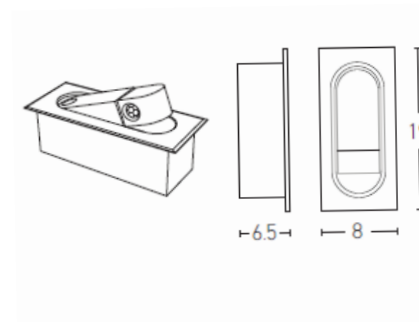

Hotel Lighting

H-43 | Wall lamp

Build in Led :	3W LED, 3000K, 80Lumen/W
Voltage:	220-240V
Operating Frequency:	50/60HZ
IP:	IP20
Class:	I
Color:	Black Matt
Material:	Metal-Aluminum
Height:	19cm
Width:	6.5cm
Length:	8cm
Stick:	14cm x 4cm
Special Feature:	Recessed / Switch: On/Off
Net Weight:	0.35 Kg

Description

Movable Wall lamp with Build in Led made by Metal & Aluminium in Black Matt finish.

LED
LIGHTING

5213007830777

CE

PRODUCT DATA SHEET