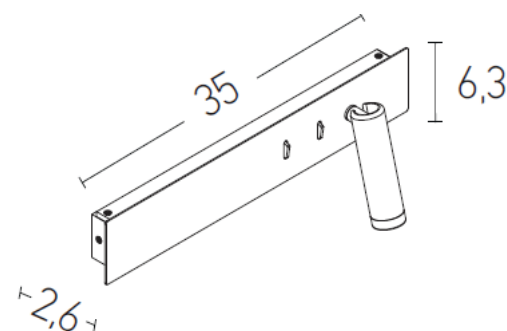

### H-52 | Wall lamp

Build in Led :	3W+5W+5W LED, 3000 K, 85Lumen/W
Voltage:	220-240V
Operating Frequency:	50/60HZ
IP:	IP20
Class:	I
Color:	Black Matt
Material:	Metal-Aluminium-Acrylic
Width:	2.6cm
Height:	6.3cm
Stick:	2.8cm x 10cm
Length:	35cm
Special Features:	Up/Down Light / Switch On/Off
Net Weight:	1.1Kg