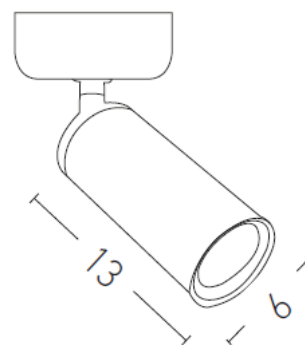

Architectural Lighting

S054 | Ceiling Spot light

Bulb:	1xGU10 MAX 35W
Voltage:	220-240V
Operating Frequency:	50/60HZ
IP:	IP20
Class:	I
Color:	White Matt
Material:	Aluminium
Length:	13 cm
Diameter:	6cm
Height:	20cm
Base:	ø6cm x 13cm
Net Weight:	0.35 Kg

Description

Ceiling spot light in White matt finish .

GU10
LAMP

5213007836427

PRODUCT DATA SHEET