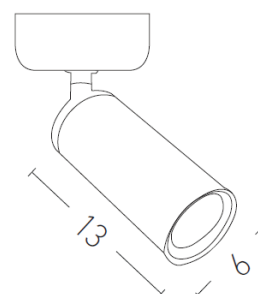

### S055-24 | Ceiling spot light

Build in Led :	9W LED, 3000K 80Lumen/W, Cri90
Led Driver:	Included
IP:	IP20
Class:	I
Beam Angle:	24°
Color:	Black Matt
Material:	Aluminium
Length:	13 cm
Diameter:	6cm
Height:	20cm
Base Diameter:	6cm
Net Weight:	0.35 Kg