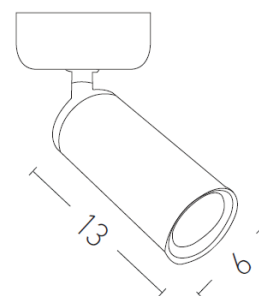

Architectural Lighting

S055-40 | Ceiling spot light

Build in Led :	9W LED, 3000K 80Lumen/W, Cri90
Led Driver:	Included
IP:	IP20
Class:	I
Beam Angle:	40°
Color:	Black Matt
Material:	Aluminium
Length:	13 cm
Diameter:	6cm
Height:	20cm
Base Diameter:	6cm
Net Weight:	0.35 Kg

Description

Ceiling spot light with build in Led in Black matt finish .

LED
LIGHTING

5213007834744

PRODUCT DATA SHEET