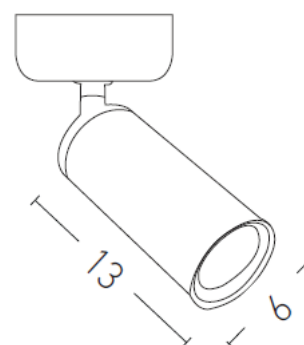

Architectural Lighting

S055 | Ceiling Spot light

Bulb:	1xGU10 MAX 35W
Voltage:	220-240V
Operating Frequency:	50/60HZ
IP:	IP20
Class:	I
Color:	Black Matt
Material:	Aluminium
Length:	13 cm
Diameter:	6cm
Height:	20cm
Base:	ø6cm x 13cm
Net Weight:	0.35 Kg

Description

Ceiling spot light in Black matt finish .

GU10
LAMP

5213007836434

PRODUCT DATA SHEET