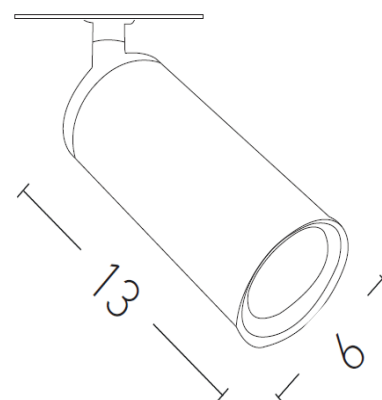

Architectural Lighting

S056-15 |
Recessed spot light

Build in Led :	9W LED, 3000K 80Lumen/W, CRI:90
Led Driver:	Included
IP:	IP20
Class:	I
Beam Angle:	15°
Color:	White Matt
Material:	Aluminium
Length:	13cm
Diameter:	6cm
Height:	17cm
Recessed base:	6cm
Net Weight:	0.35 Kg

Description

Recessed spot with build in Led in White matt finish .

5213007834751

PRODUCT DATA SHEET