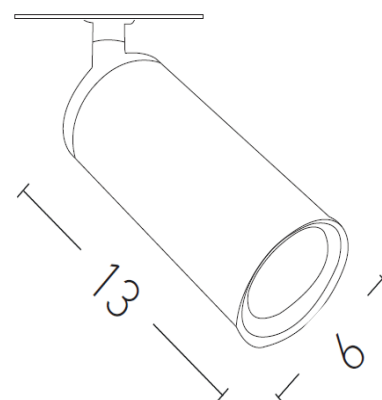

Architectural Lighting

S056-24 |  
Recessed spot light

Build in Led :	9W LED, 3000K 80Lumen/W, CRI:90
Led Driver:	Included
IP:	IP20
Class:	I
Beam Angle:	24°
Color:	White Matt
Material:	Aluminium
Length:	13cm
Diameter:	6cm
Height:	17cm
Recessed base:	6cm
Net Weight:	0.35 Kg

Description

Recessed spot with build in Led in White matt finish .

5213007834768

PRODUCT DATA SHEET