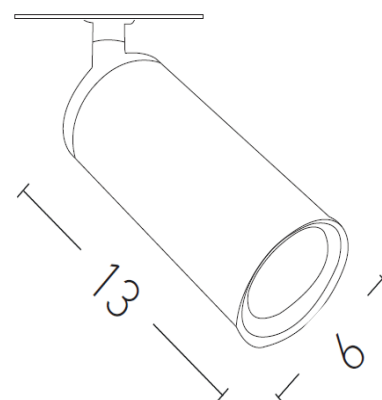

Architectural Lighting

S056-40 |
Recessed spot light

Build in Led :	9W LED, 3000K 80Lumen/W, CRI:90
Led Driver:	Included
IP:	IP20
Class:	I
Beam Angle:	40°
Color:	White Matt
Material:	Aluminium
Length:	13cm
Diameter:	6cm
Height:	17cm
Recessed base:	6cm
Net Weight:	0.35 Kg

Description

Recessed spot with build in Led in White matt finish .

5213007834775

PRODUCT DATA SHEET