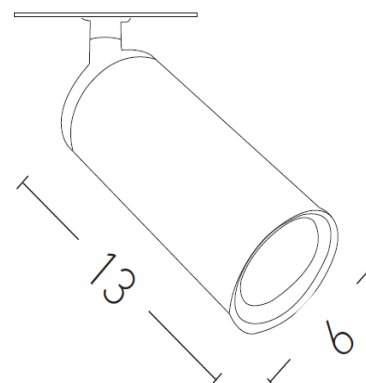

Architectural Lighting

S057-15 | Recessed spot light

Build in Led :	9W LED, 3000K 80Lumen/W, CRI:90
Led Driver:	Included
IP:	IP20
Class:	I
Beam Angle:	15°
Color:	Black Matt
Material:	Aluminium
Length:	13cm
Diameter:	6cm
Height:	17cm
Recessed base:	6cm
Net Weight:	0.35 Kg

Description

Recessed spot with build in Led in Black matt finish .

LED
LIGHTING

5213007834782

CE

PRODUCT DATA SHEET