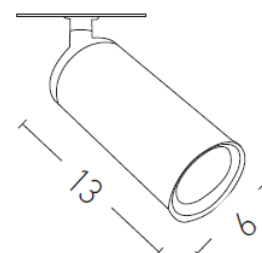

Architectural Lighting

S057 | Recessed Spot light

Bulb:	1xGU10 MAX 35W
Voltage:	220-240V
Operating Frequency:	50/60HZ
IP:	IP20
Class:	I
Color:	Black Matt
Material:	Aluminium
Length:	13 cm
Diameter:	6cm
Height:	17cm
Recesed Base:	ø6cm
Net Weight:	0.35 Kg

Description

Recessed spot light in Black matt finish .

GU10
LAMP

5213007836458

PRODUCT DATA SHEET