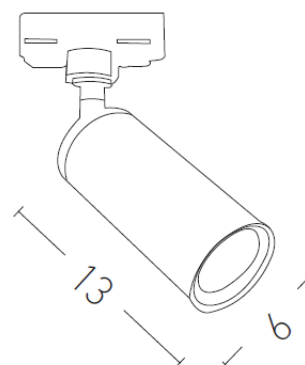

### S058-15 | Track light

Build in Led :	9W LED, 3000K 80Lumen/W, Cri90
Led Driver:	Included
IP:	IP20
Class:	I
Beam Angle:	15°
Color:	White Matt
Material:	Aluminium
Length:	13 cm
Diameter:	6cm
Height:	17cm
Special Feature:	3 Phase adapter
Net Weight:	0.35 Kg

## Description

Track light with build in Led for 3 phase track in White matt finish .

**LED**  
LIGHTING

5213007834812

PRODUCT DATA SHEET